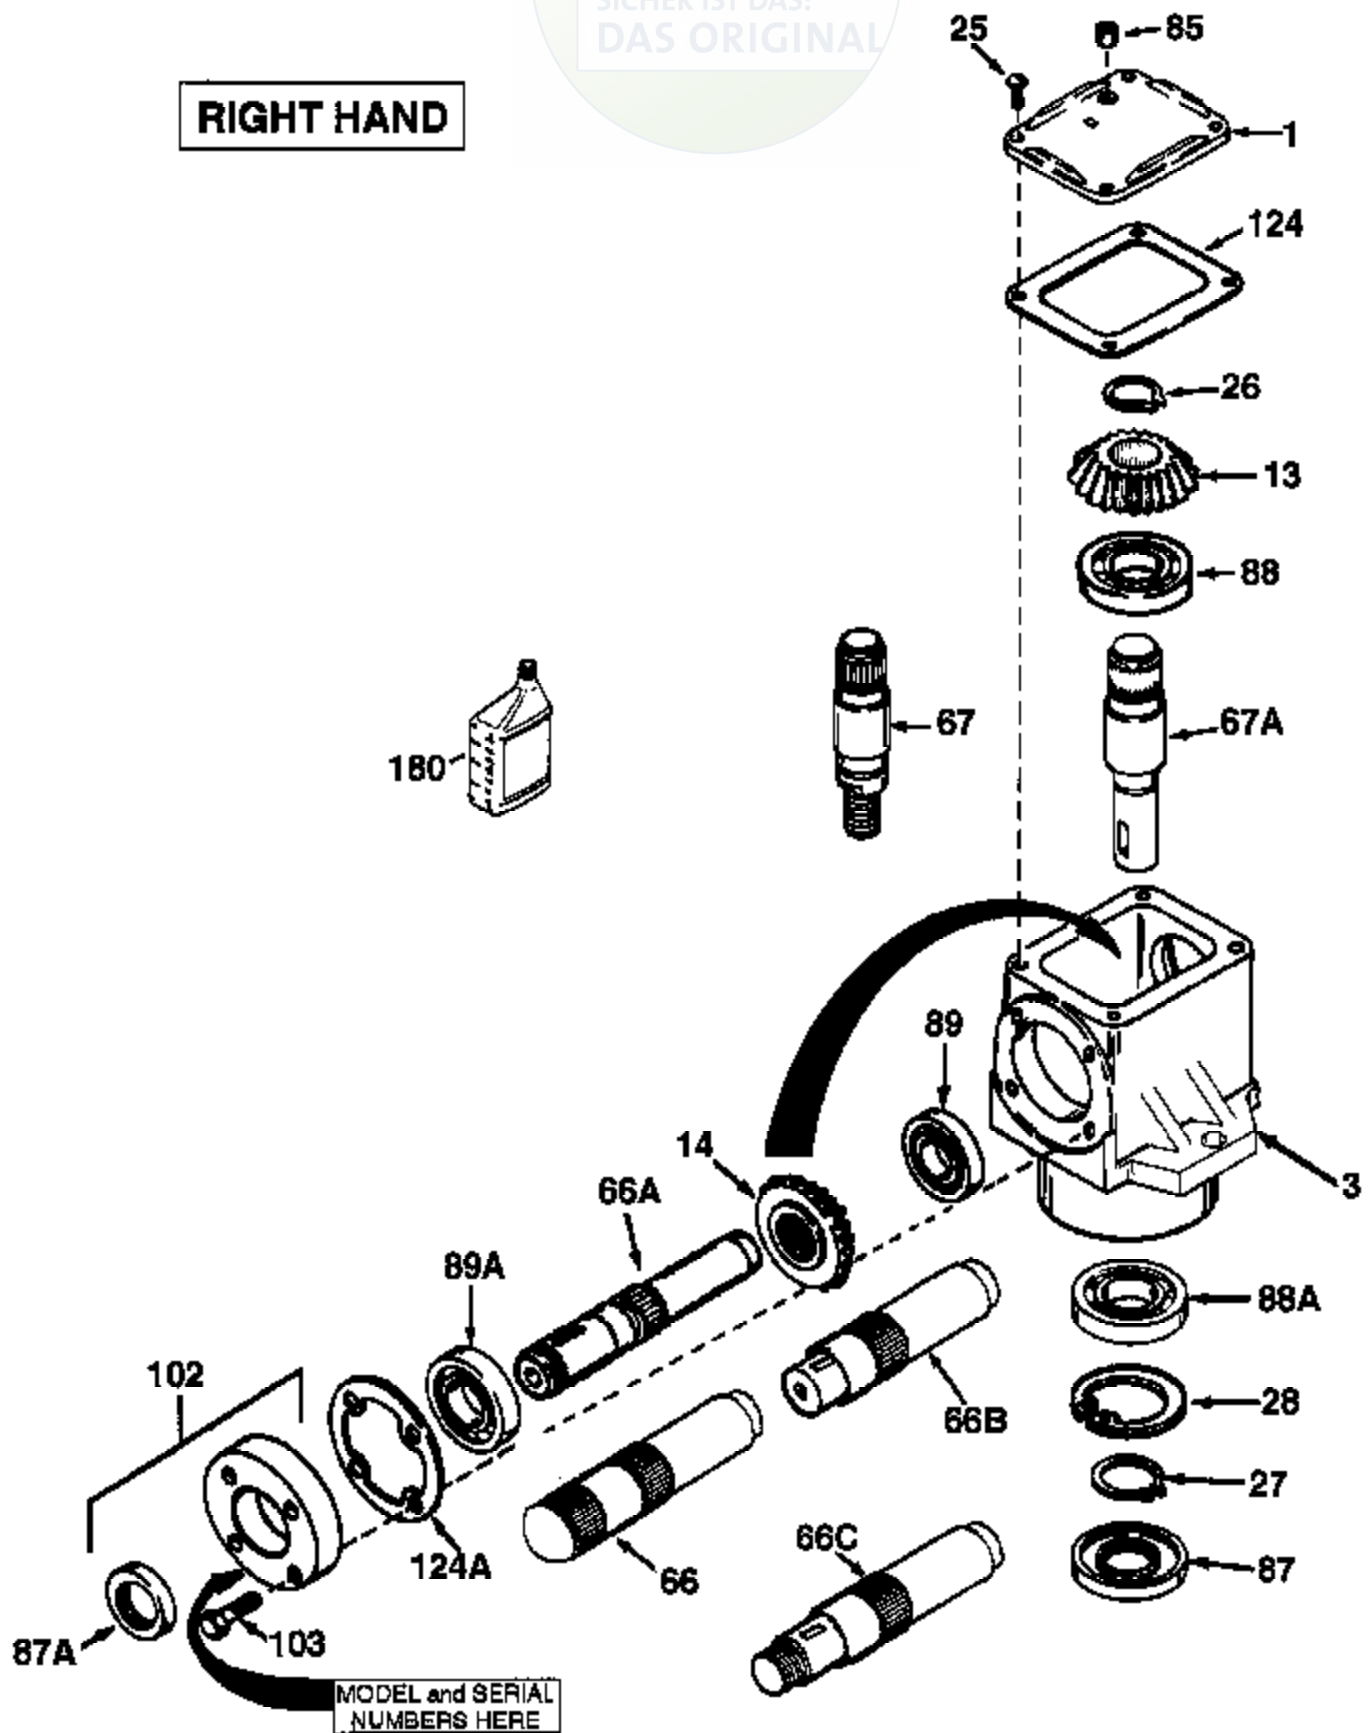

JOIST

SICHER IST DAS:
DAS ORIGINAL

RIGHT HAND

Ref #	Part Number	Qty	Description
1	772067	1	Right Hand Cover
3	770112	1	Right Angle Drive Housing
13	778101A	1	Miter Gear (17 teeth-steel)
14	778210A	1	Miter Gear (17 teeth-steel)
25	792025	4	Screw, 10-24 x 1/2"
26	788018	1	Retaining Ring
66A	776228	1	Input Pinion Shaft
67A	776331	1	Output Shaft
85	792039	1	Pipe Plug, 1/8-27
87A	788031	1	Oil Seal 7/8"
87	788082	1	Oil Seal
88A	780177	1	Ball Bearing 31/32" ID
88	780034	1000-1000-067	Ball Bearing 7/8" ID
89A	780034	Peerless	Ball Bearing 7/8" ID
89	780024	1	Ball Bearing 3/4" ID
102	786029	1	Retainer Cap
103	792026	4	Bolt, 1/4-20 x 7/8"
124	788028	1	Gasket
124A	788030B	1	Retainer Gasket
180	730229A	1	Gear Oil 80W90